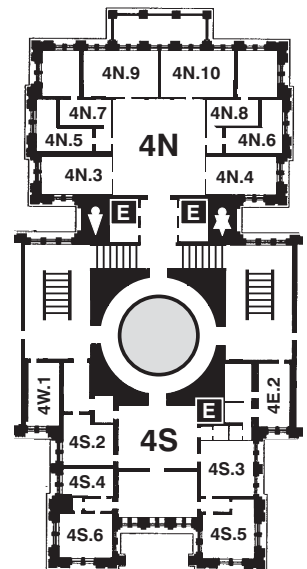

Fourth Floor

ACCESSIBILITY

All facilities are accessible to persons with disabilities. For assistance call 463-0063.

CAPITOL BUILDING GUIDE

FLOORS 2, 3, & 4